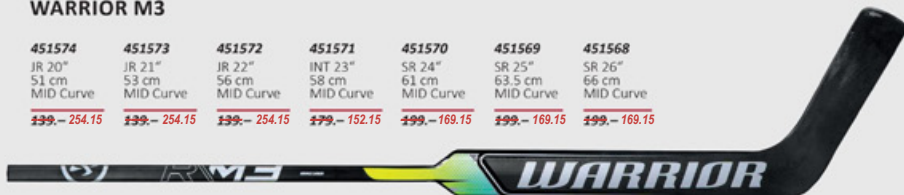

WARRIOR M3 RTL

451563	451562	451561
SR 24"	SR 25"	SR 26"
61 cm	63.5 cm	66 cm
TWT Curve	TWT Curve	TWT Curve
349. - 296.65	349. - 296.65	349. - 296.65

WARRIOR M3 PRO

451567	451566	451565	451564
SR 23"	SR 24"	SR 25"	SR 26"
58 cm	61 cm	63.5 cm	66 cm
TWT Curve	TWT Curve	TWT Curve	TWT Curve
299. - 254.15	299. - 254.15	299. - 254.15	299. - 254.15

WARRIOR M3

451574	451573	451572	451571	451570	451569	451568
JR 20"	JR 21"	JR 22"	INT 23"	SR 24"	SR 25"	SR 26"
51 cm	53 cm	56 cm	58 cm	61 cm	63.5 cm	66 cm
MID Curve	MID Curve	MID Curve	MID Curve	MID Curve	MID Curve	MID Curve
139. - 254.15	139. - 254.15	139. - 254.15	179. - 152.15	199. - 169.15	199. - 169.15	199. - 169.15